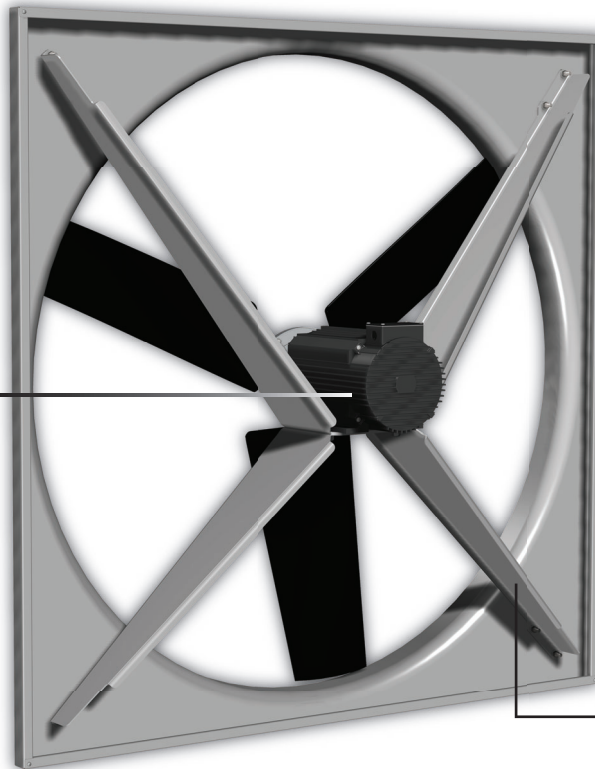

Permanent Magnet Direct Drive 50", 55", & 60" Panel Fans

RECIRCULATION FANS

Save Time & Money

- No Belts to Change
- No Pulleys to Maintain
- No Lubricating
 - Motor
 - Bearings
 - Gearbox
- No additional moving parts other than the motor for zero maintenance

- Prop**
- Shown
 - 3 blade poly
 - Cast aluminum hub
 - Coming Soon
 - 5 blade poly

- Motor**
- Totally enclosed
 - IP65 rated
 - High efficiency
 - Produces and emits less heat - cool to the touch
 - Quiet

- Internal Motor Drive**
- Provides soft starts
 - Allows for precise and uniform speed control
 - Enables variable speed *(requires separate variable speed control to adjust fan speed)*

- Power**
- Increases efficiency when run at low speeds
 - Supplies constant torque to the propeller