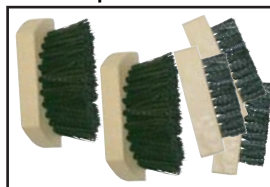

KAHDRB1 KAHD1 Replacement Brush Set

Due to our continual effort to provide the best products available and adhere to market conditions; literature, products, prices and availability are subject to change without notice.