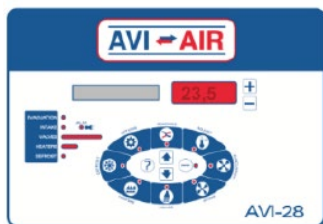

254 Thames Road East Exeter, ON. N0M-1S3
 (519) 235-1431 / 1-866-335-1431
 Email: sales@exacon.ca www.exaconinc.ca

AVI → AIR
 Heat Exchanger

Avi35

Characteristics

- Recovery Mode air flow is 1500CFM
- Evacuation Mode air flow is 3200 CFM
- 35 square meters of heat exchange surface (377 sq.ft.)
- Up to five washing cycles
- Intelligent de-icing cycles
- Insulated polypropylene housing and door
- Easy wall mount installation

R.S.O. 29.00"W x 66.50"H

AVI-28 Controller

- Can control up to 7 heat exchangers
- Daily washing cycles
- Intelligent de-icing cycles
- FarmQuest compatible

Genius Compatible

The Avi-28 features are programmed into the larger Genius Itouch controller.