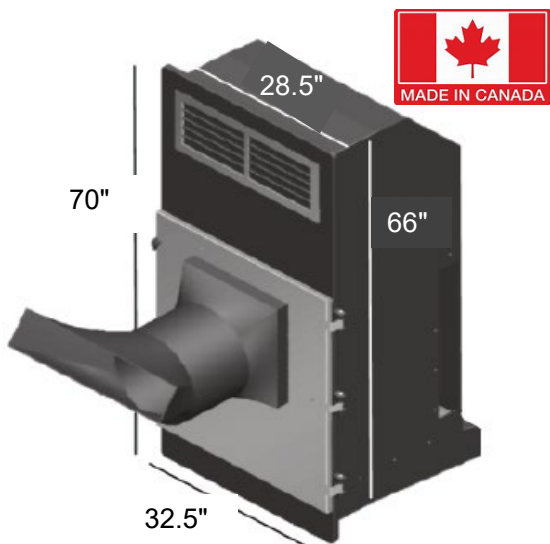

254 Thames Road East Exeter, ON. N0M-1S3
 (519) 235-1431 / 1-866-335-1431
 Email: sales@exacon.ca www.exaconinc.ca

AVI → AIR
 Heat Exchanger

Avi35

Characteristics

- Recovery Mode air flow is 1500CFM
- Evacuation Mode air flow is 3200 CFM
- 35 square meters of heat exchange surface (377 sq.ft.)
- Up to five washing cycles
- Intelligent de-icing cycles
- Insulated polypropylene housing and door
- Easy wall mount installation

R.S.O. 29.00"W x 66.50"H

AVI-28 Controller

- Can control up to 7 heat exchangers
- Daily washing cycles
- Intelligent de-icing cycles
- FarmQuest compatible

Genius Compatible

The Avi-28 features are programmed into the larger Genius Itouch controller.

PART #	DESCRIPTION
E58-0135EC	Avi35 HRV WITH EC MOTORS W/O 2WAY CONT (W/JB)
E58-0135ECLV	Avi35 C/W 24 VOLT VALVE
E58-0122	AVI-28 CONTROLLER *CALL SALES FOR INFO

CALL TO CONFIRM APPLICABLE DISCOUNT

All prices and availability are subject to change without notice due to supplier increases, market conditions, fuel costs, exchange rate fluctuations, and other economic factors; please contact our office for a current quotation to confirm